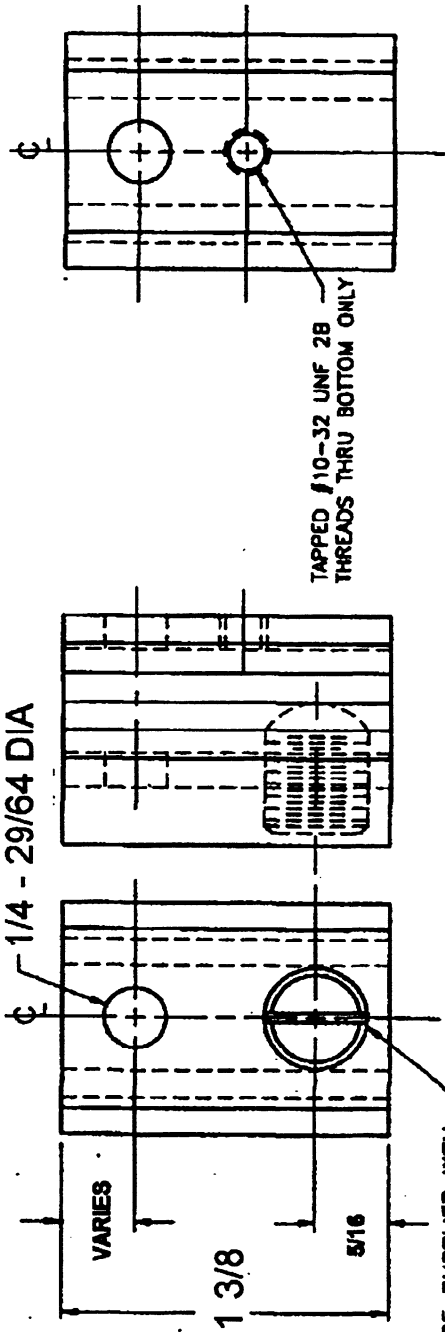

IHIConnectors.com UL FILE CUSTOM VARIANTS AVAILABLE SPECIAL ORDER AWG 2/0-14

UL LISTED

TO BE SUPPLIED WITH 7/16-20 SET SCREW. SA316 SCREW

REVISED  
NOV 13 2001  
D & D/5128

INTERNATIONAL HYDRAULICS INC  
S2/0-3