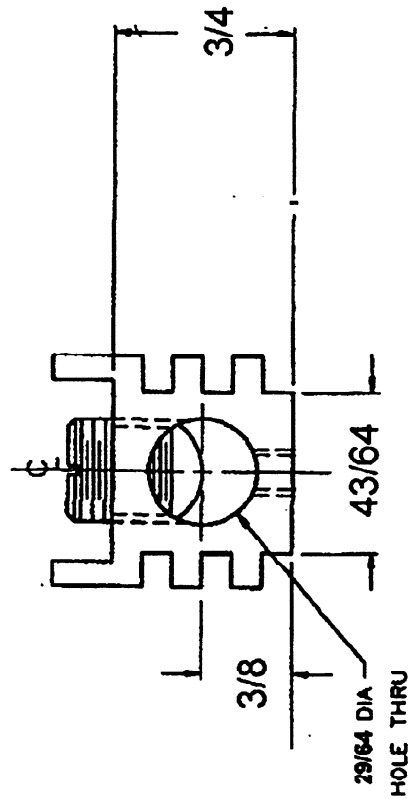

IHIConnectors.com UL FILE CUSTOM VARIANTS AVAILABLE SPECIAL ORDER AWG 2/0-14

UL LISTED

TO BE SUPPLIED WITH 7/16-20 SET SCREW. SA316 SCREW

REVISED  
NOV 13 2001  
D & D/5128

INTERNATIONAL HYDRAULICS INC  
S2/0-3